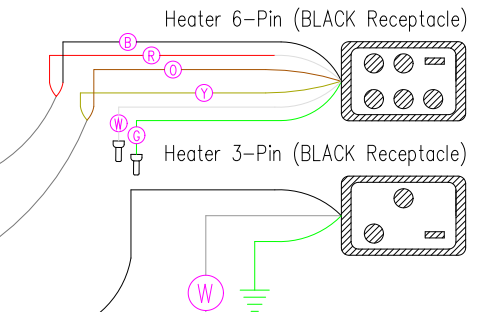

#1

LEGEND	
	- 1/4" QUICK CONNECT
	- 1/4" QUICK CONNECT PIGGYBACK
	- RING CONNECTOR
	- SOCKET CONNECTOR
	- PIN CONNECTOR

HYDRO-QUIP
CORONA, CA (951) 273-7575

Manufacture Notes:

#1 Line 1 and Line 2 need to be CONNECTED for 120V operation.

Dwg. No.
M5S56A0-DKQY-SZ5

Drawn
BH

Rev
9

Wire Color Code

Date
08.13.08

B - Black G - Green
Br - Brown Bl - Blue
R - Red V - Violet
O - Orange W - White
Y - Yellow Gr - Gray

Diagram No.
8000