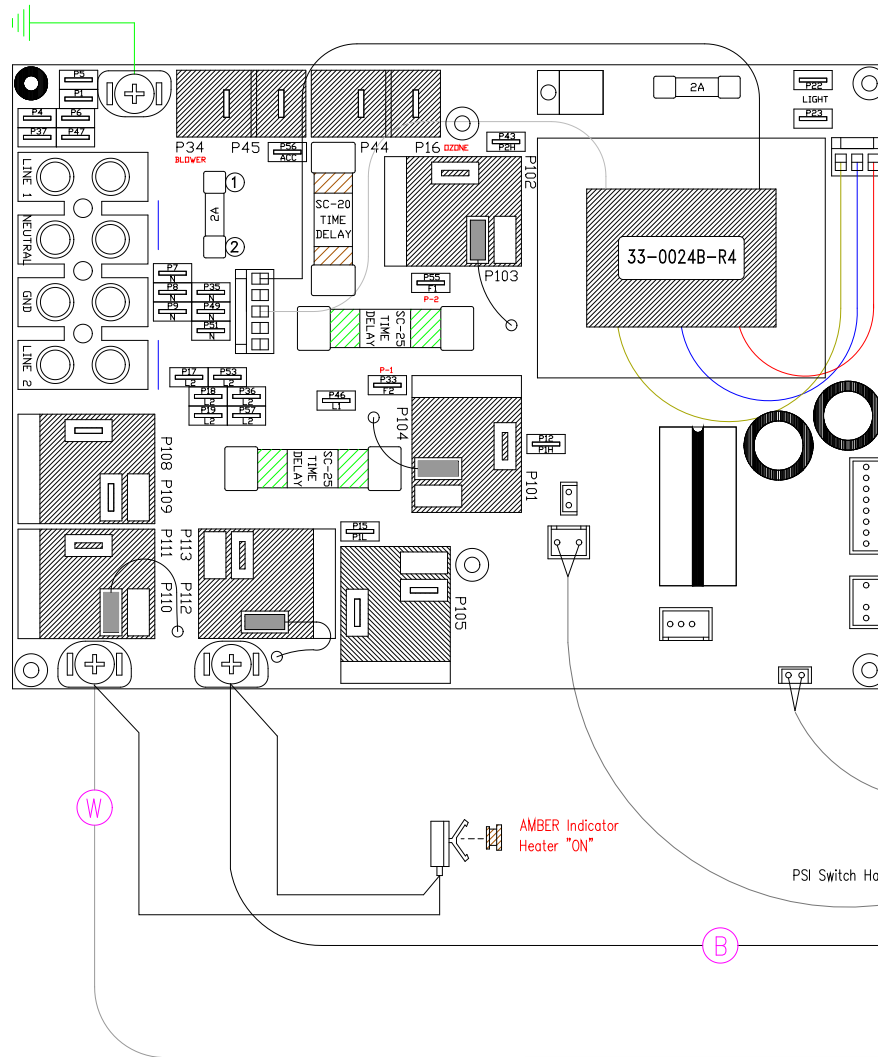

#1

LEGEND	
	- 1/4" QUICK CONNECT
	- 1/4" QUICK CONNECT PIGGYBACK
	- RING CONNECTOR
	- SOCKET CONNECTOR
	- PIN CONNECTOR

HYDRO-QUIP
CORONA, CA (951) 273-7575

Manufacture Notes:

#1 Line 1 and Line 2 need to be CONNECTED for 120V operation.

Dwg. No.
M5S56A0-DKQY-SZ5

Drawn
BH

Rev
9

Wire Color Code

Date
08.13.08

B - Black G - Green
Br - Brown Bl - Blue
R - Red V - Violet
O - Orange W - White
Y - Yellow Gr - Gray

Diagram No.
8000