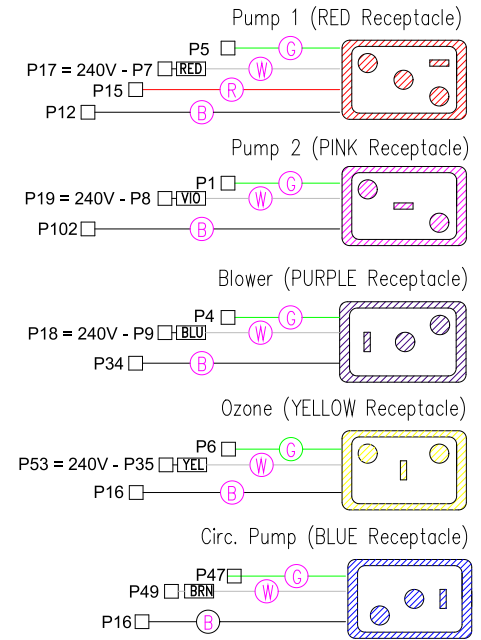

#1

LEGEND	
	- 1/4" QUICK CONNECT
	- 1/4" QUICK CONNECT PIGGYBACK
	- RING CONNECTOR
	- SOCKET CONNECTOR
	- PIN CONNECTOR

HYDRO-QUIP
CORONA, CA (951) 273-7575

Manufacture Notes:

#1 Line 1 and Line 2 need to be CONNECTED for 120V operation.

Dwg. No.
M5S56A0-DKQY-SZ5

Drawn
BH

Rev
9

Wire Color Code

Date
08.13.08

B - Black G - Green
Br - Brown Bl - Blue
R - Red V - Violet
O - Orange W - White
Y - Yellow Gr - Gray

Diagram No.
8000