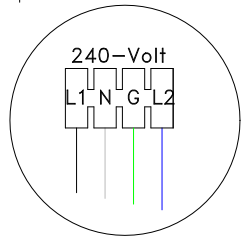

#1

LEGEND	
	- 1/4" QUICK CONNECT
	- 1/4" QUICK CONNECT PIGGYBACK
	- RING CONNECTOR
	- SOCKET CONNECTOR
	- PIN CONNECTOR

HYDRO-QUIP
CORONA, CA (951) 273-7575

Manufacture Notes:

#1 Line 1 and Line 2 need to be CONNECTED for 120V operation.

Dwg. No.
M5S56A0-DKQY-SZ5

Drawn
BH

Rev
9

Wire Color Code

Date
08.13.08

B - Black G - Green
Br - Brown Bl - Blue
R - Red V - Violet
O - Orange W - White
Y - Yellow Gr - Gray

Diagram No.
8000